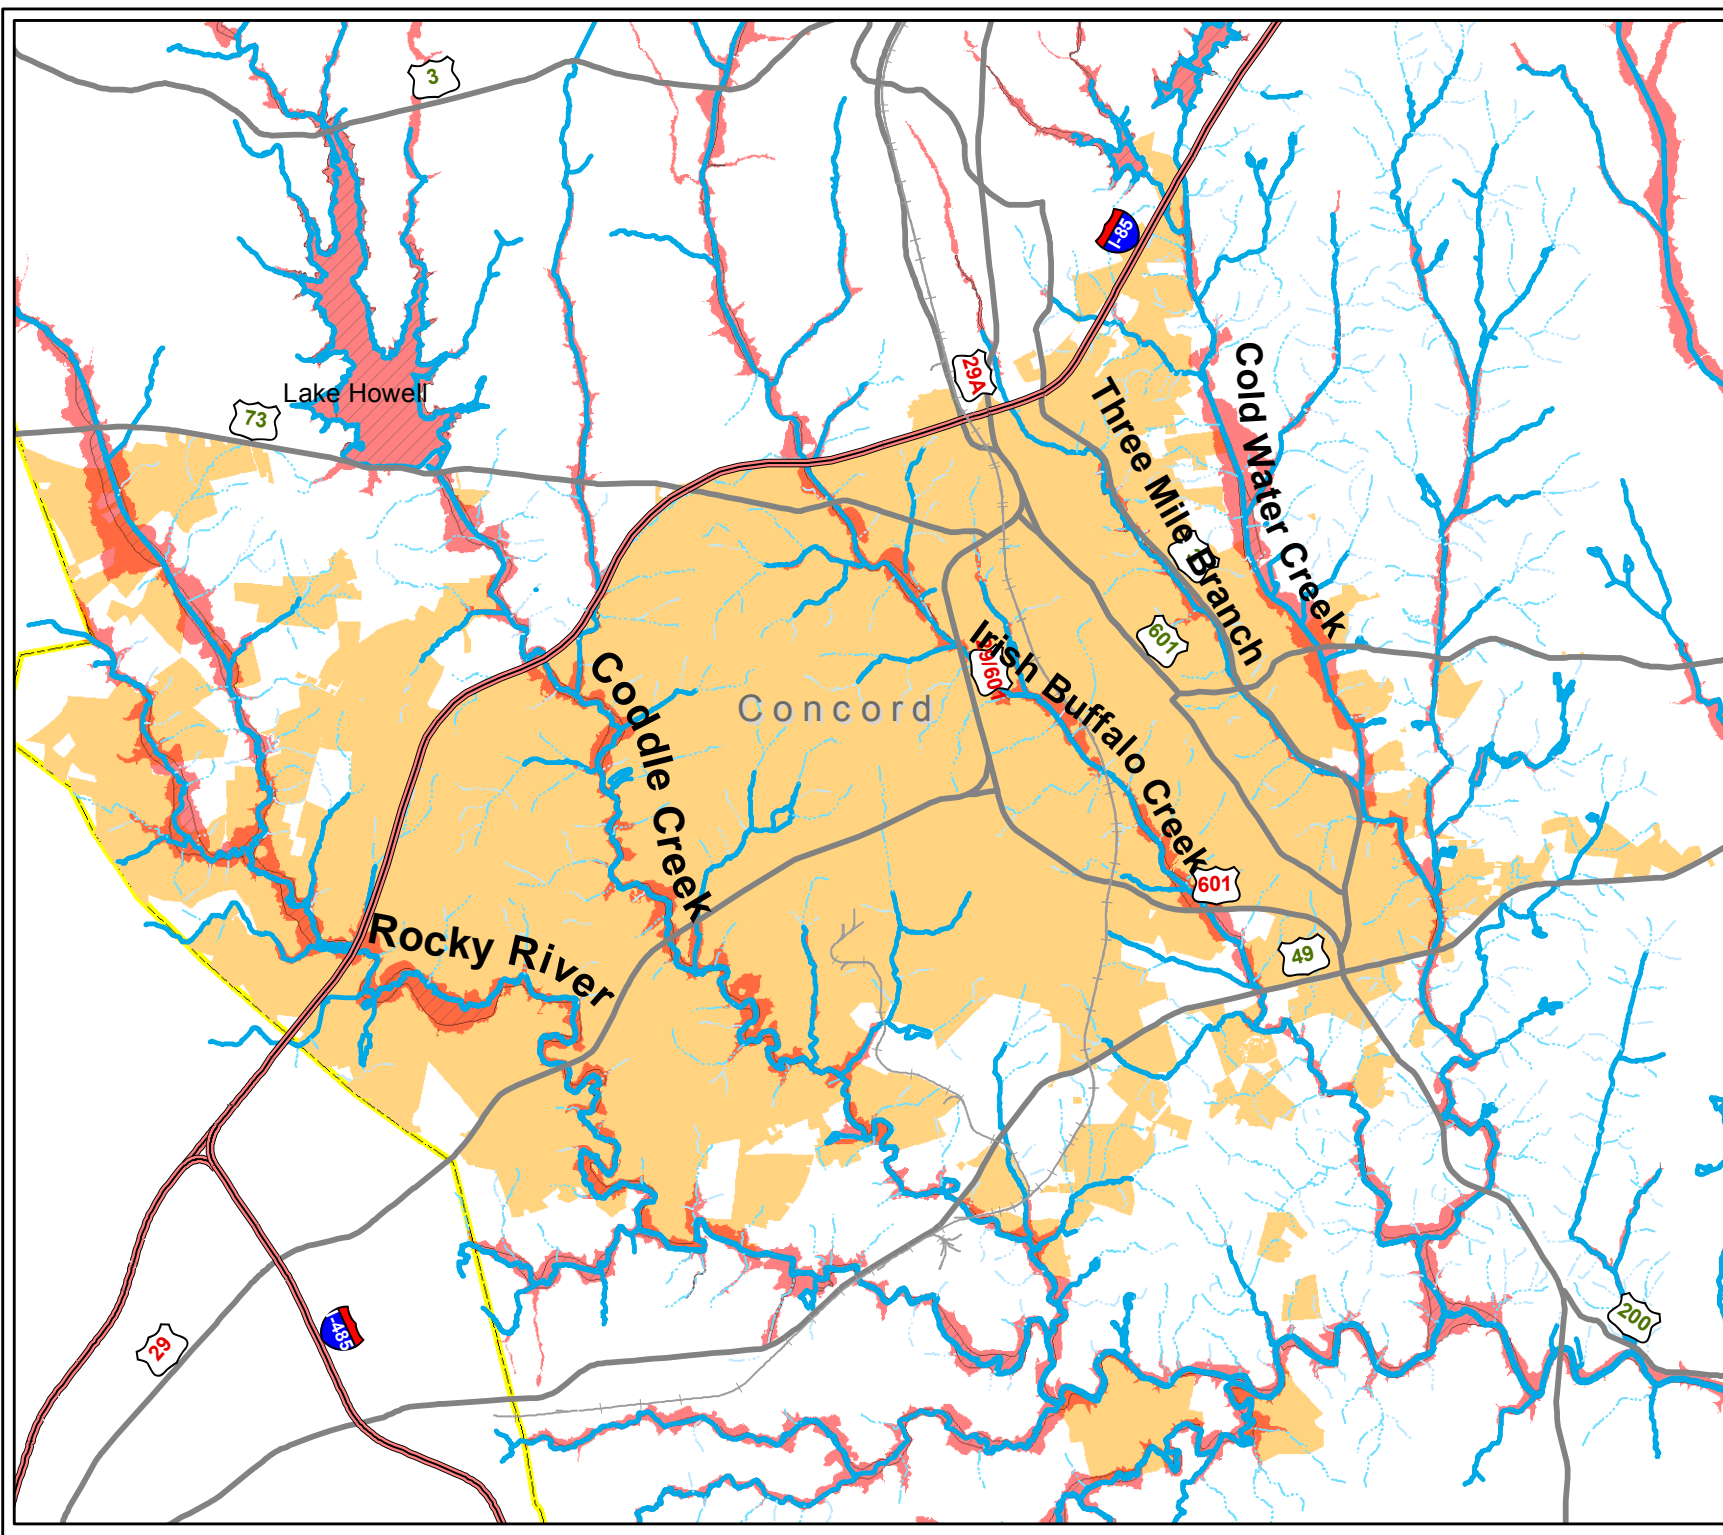

100-year Floodplain  
in  
Concord, NC

**Legend**

-  Floodway
-  100-year Floodplain (Zone AE)
-  Concord

Coordinate System - NC State Plane NAD83